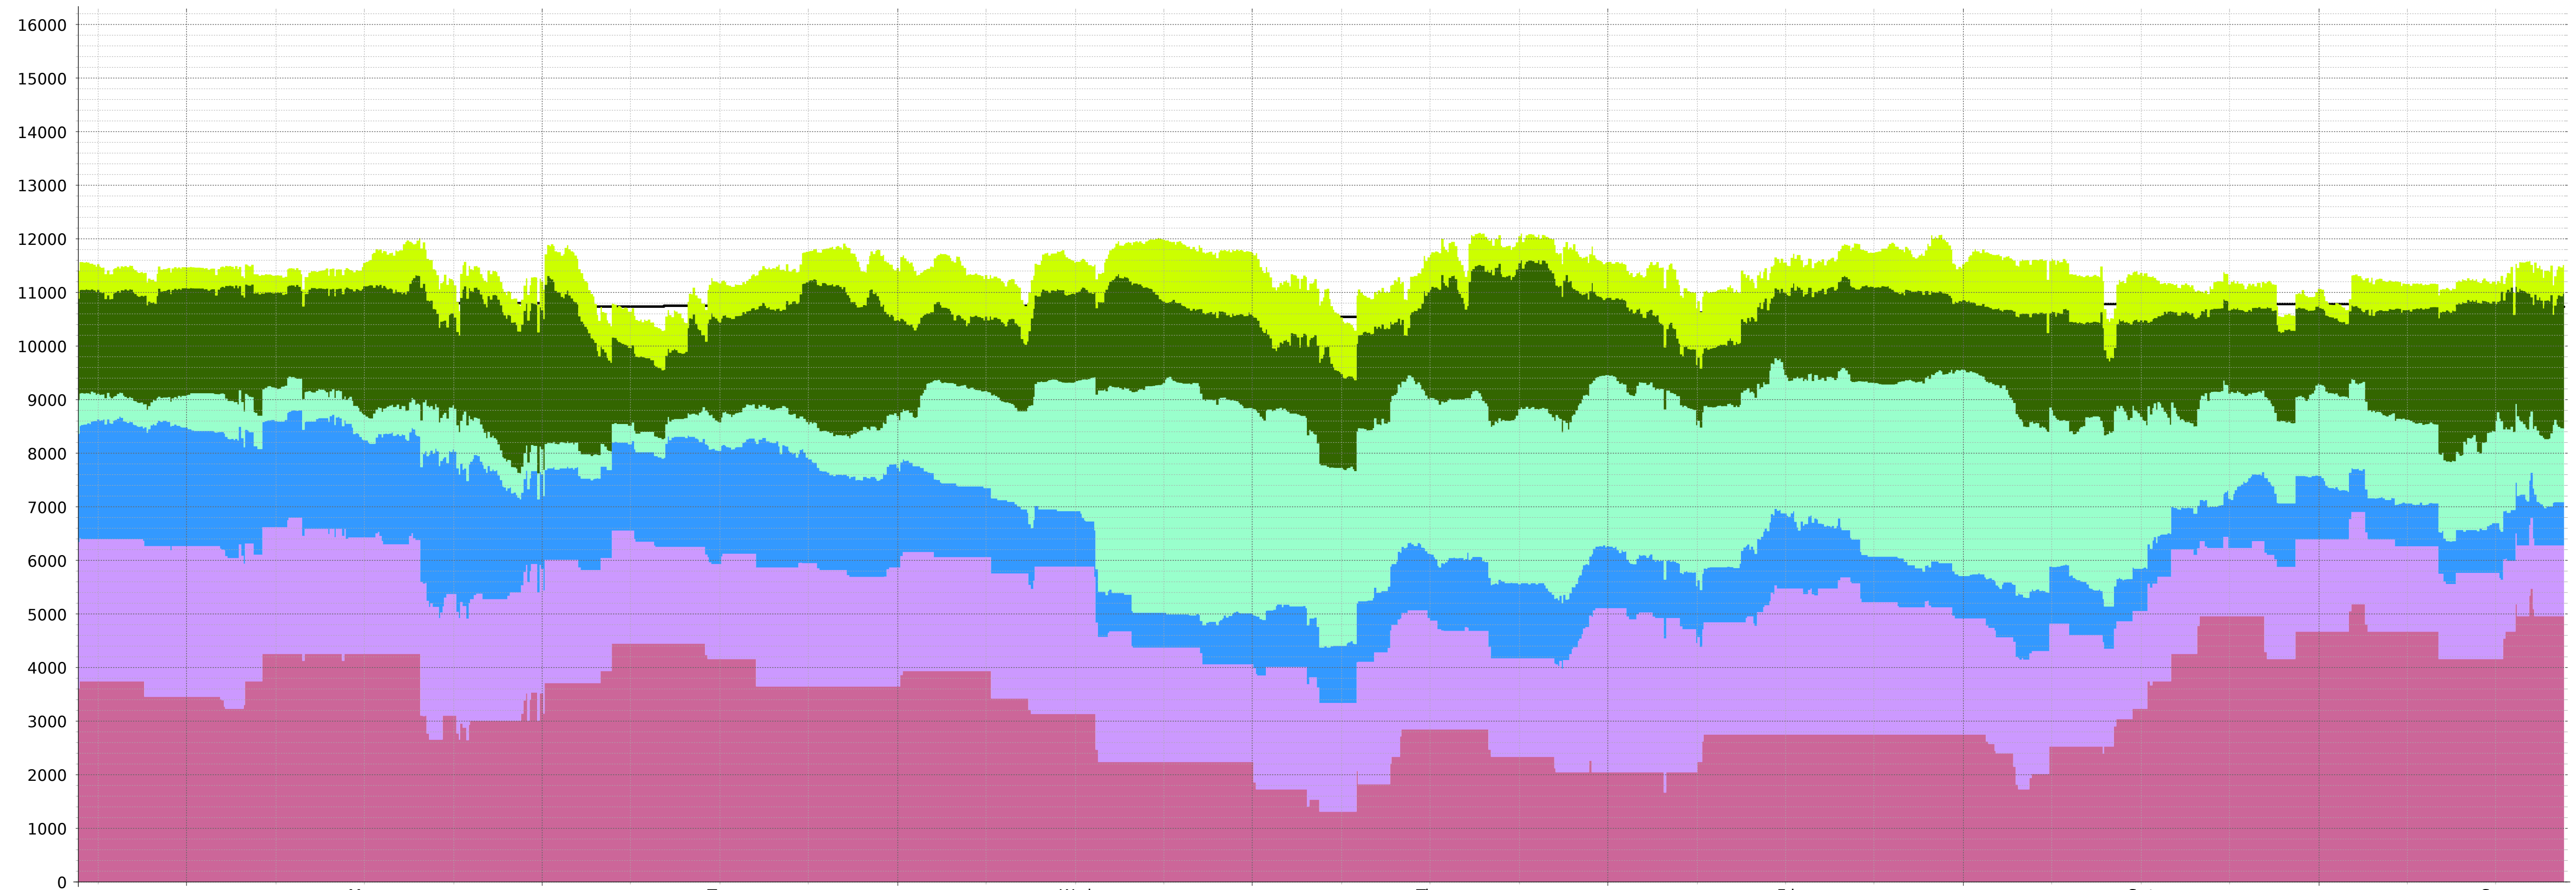

Class graph for Abel in the period 17. March 2019 16:37 - 24. March 2019 16:37

1025-:	0 / 0	257-1024:	4960 / 9	65-256:	1324 / 8
17-64:	805 / 19	9-16:	1381 / 93	2-8:	2460 / 531
1:	528 / 526	Total: 11458 / 1186			